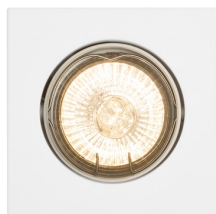

TOPIC SQ

Square metal downlight with tilt-function available in chrome, matte nickel or white lacquered finish.

RP EUR incl. VAT

R11745	TOPIC SQ directional matte white 230V LED GU10 8W	9,80
--------	--	------