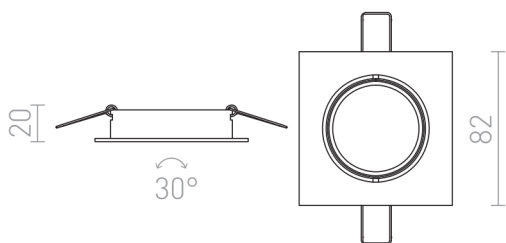

TOPIC SQ

Square metal downlight with tilt-function available in chrome, matte nickel or white lacquered finish.

RP EUR incl. VAT

R11745	TOPIC SQ directional matte white 230V LED GU10 8W	9,80
--------	--	------

3D model

manual

G11841