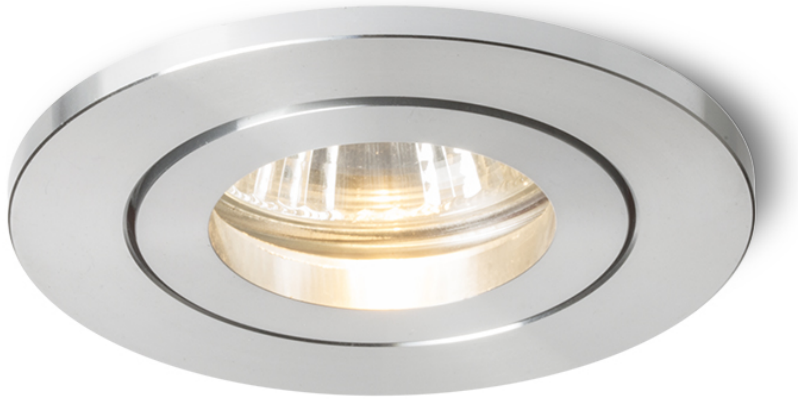

TINO

Round light of solid brushed aluminum with tilt-function.

RP EUR incl. VAT

R11739

TINO recessed polished aluminum 230V GU10
50W

13,50

3D model

manual

G11841