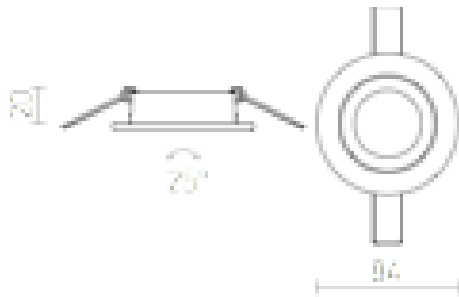

TINO

Round light of solid brushed aluminum with tilt-function.

RP EUR incl. VAT

R11739

TINO recessed polished aluminum 230V GU10
50W

13,50

3D model

manual

G11841