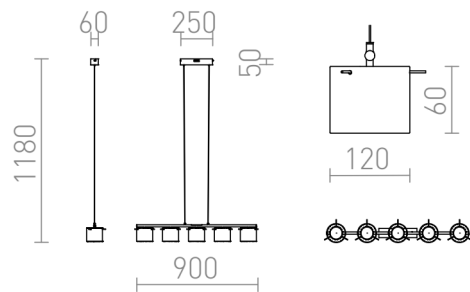

ESTRA V

LED 5x5W 2000 lm Ra 81

LED-pendant with decorative aluminum reflectors surrounded by a transparent shade of glass.

RP EUR incl. VAT

R11678

ESTRA V pendant white clear glass 230V LED
5x5W 3000K

320,00

 3D model

 manual