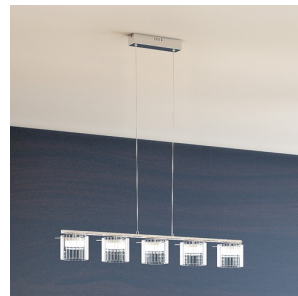

ESTRA V

LED 5x5W 2000 lm Ra 81

LED-pendant with decorative aluminum reflectors surrounded by a transparent shade of glass.

RP EUR incl. VAT

R11678

ESTRA V pendant white clear glass 230V LED
5x5W 3000K

320,00