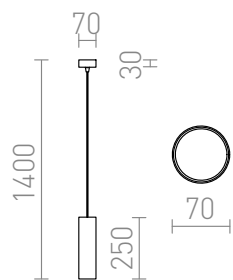

JACK R PENDANT

Plaster pendant with GU10 socket and ceiling base of white lacquered metal The surface can be colored with interior paint.

RP EUR incl. VAT

R11677

JACK R pendant plaster 230V GU10 35W

78,00

3D model

110

1,41

PDF manual

G11837