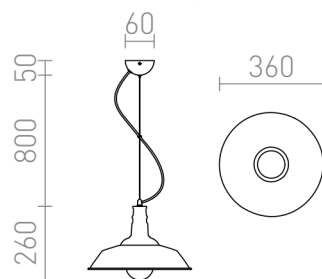

GOLDIE 36

Metalen hanglamp beschikbaar in drie kleurevarianten.

adviesverkoopprijs EUR incl. BTW

| | | |
|--------|--|-------|
| R11687 | GOLDIE 36 hanglamp chroom 230V LED E27 30W | 50,00 |
| R11688 | GOLDIE 36 hanglamp zwart/wit 230V LED E27 30W | 50,00 |
| R11689 | GOLDIE 36 hanglamp wit/wit 230V LED E27 30W | 50,00 |

 3D model

 manual