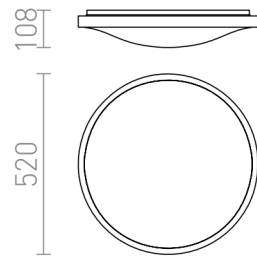

MELISA 52

LED 40W 2200 lm Ra 80

Surface-mounted light with integrated LED, a shade of frosted acrylic and a frame of brushed aluminum.

RP EUR incl. VAT

R11297

MELISA 52 ceiling aluminum 230V LED 40W
3000K

88,00

3D model

manual