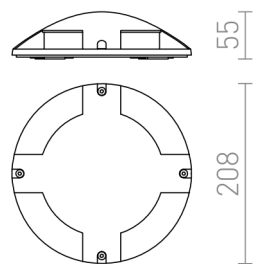

3D model

PDF manual

.ies data