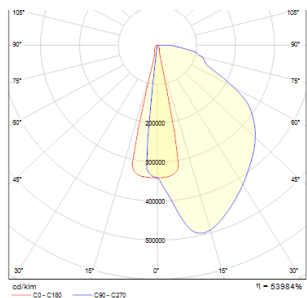

SONET WALL

LED 7W 490 lm Ra 80

Outdoor wall lamp with IP54 protection. For downward and wall installation only.

RP EUR incl. VAT

R11170

SONET wall anthracite grey 230V LED 7W IP54
3000K

129,00

IP54