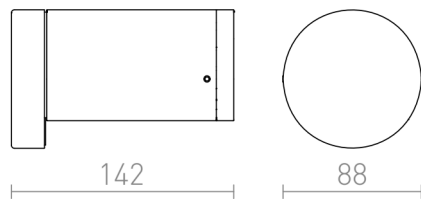

SONET WALL

LED 7W 490 lm Ra 80

Outdoor wall lamp with IP54 protection. For downward and wall installation only.

RP EUR incl. VAT

R11170

SONET wall anthracite grey 230V LED 7W IP54
3000K

129,00

IP54