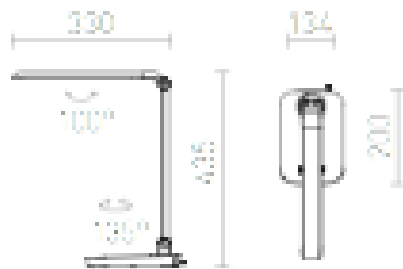

IBIS

LED 8W 532 lm Ra 81

Desk lamp equipped with an integrated SMD LED light source. Dimmable by using a touch button at the base. With USB-port.

RP EUR incl. VAT

R10608

IBIS table black 230V LED 8W 3000K

138,00

 3D model

 manual