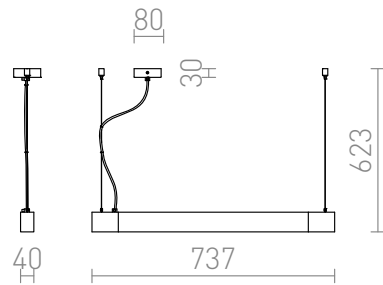

FARGO

Linear pendant for T5 fluorescent tubes where the light source is covered by a satin glass diffuser.

RP EUR incl. VAT

R10634

FARGO pendant black satinated glass 230V G5
24W

10,00

3D model

PDF manual