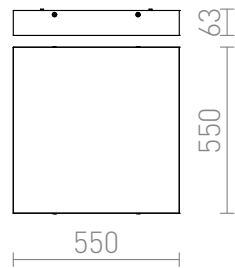

# STRUCTURAL 55 CEILING

Ceiling light with a shade of satin glass for energy efficient fluorescent tubes.

RP EUR incl. VAT

R10632

STRUCTURAL 55x55 surface mounted satinated glass 230V 2G11 3x36W

20,00

3D model