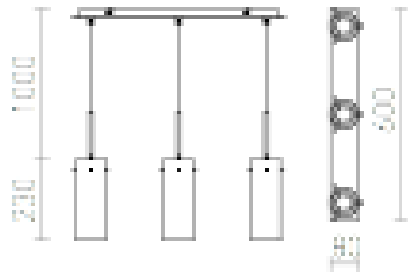

SANSSOUCI III

Pendant with three glass shades and a chrome-plated base. The surface of the shades become mirror-like when the light is turned off and partially transparent when lit.

RP EUR incl. VAT

R10528

SANSSOUCI III pendant chrome-tinted glass
230V GU10 3x50W

215,00

 3D model

 manual

G11841