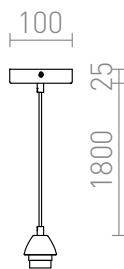

# ENZO

Pendant set with chrome-plated elements, transparent cable and E27 socket. Suitable shades: ARISTA, DELI, DELISA, JAKARANDA, DOUBLE 40/30, DOUBLE 55/30, ASPRO 40/30, ASPRO 55/30, ASPRO 55/30, RON 15/20, RON 40/25, RON 55/30, RON 60/19, TEMPO 15/15, TEMPO 15/30, TEMPO 30/19, TEMPO 50/19.

RP EUR incl. VAT

R10616

ENZO pendant set chrome 230V LED E27 15W

28,00

 3D model

 manual

G13026