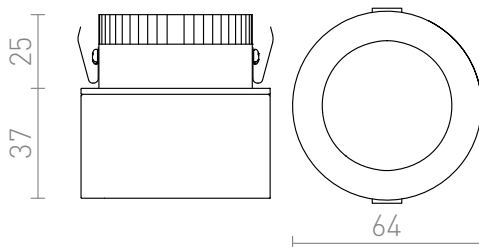

ERGO

LED 5W 350 lm Ra 80

Recessed decorative downlight with integrated LED. Driver included.

RP EUR incl. VAT

R10561	ERGO recessed chrome 230V LED 5W 3000K	10,00
--------	--	-------

 3D model

 manual