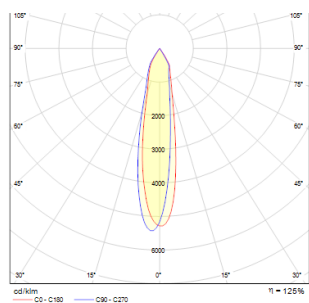

ERGO

LED 5W 350 lm Ra 80

Recessed decorative downlight with integrated LED. Driver included.

RP EUR incl. VAT

R10561	ERGO recessed chrome 230V LED 5W 3000K	10,00
--------	--	-------

 3D model

 manual