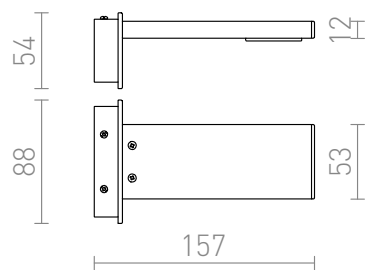

LED 5,7W 246 lm Ra 80

R10612

78,00

IP44

3D model

manual

.ies data