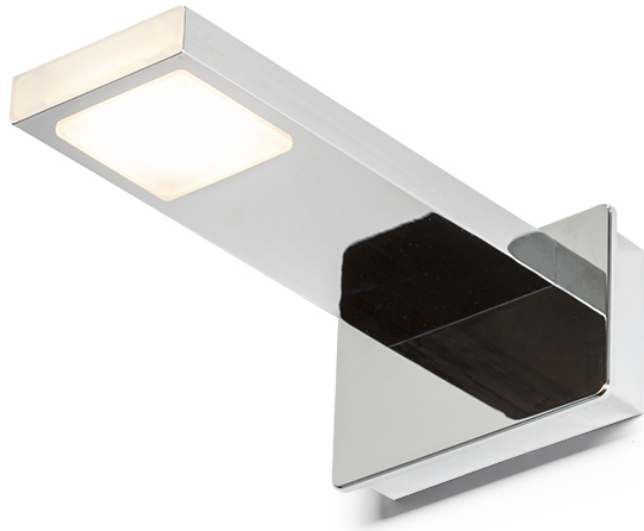

# PARAGNA

LED 5,7W 246 lm Ra 80

Bathroom wall lamp with integrated LED.

RP EUR incl. VAT

R10612

PARAGNA wall chrome 230V LED 5.7W IP44  
3000K

78,00