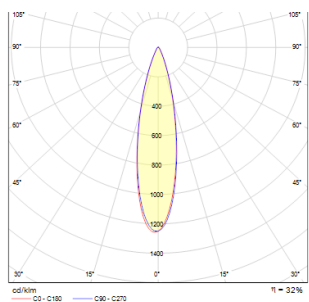

---

3D model

PDF manual

.ies data

12V  
230V

1,075

35/45°