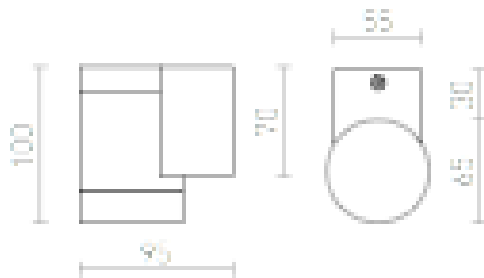

# MIZZI I GU10

Wall outdoor luminaire for unidirectional illumination. The luminaire is fitted with GU10.

RP EUR incl. VAT

R10600

MIZZI I silver grey 230V GU10 35W IP54

48,00

## IP54

 3D model

 manual

G11837