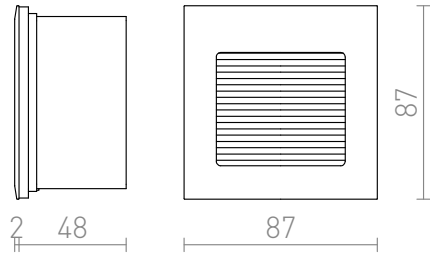

LED 1W 96 lm Ra 80

R10606

58,00

3D model

manual

.ies data