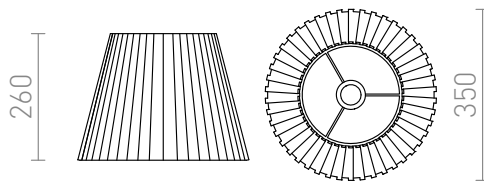

3D model

manual