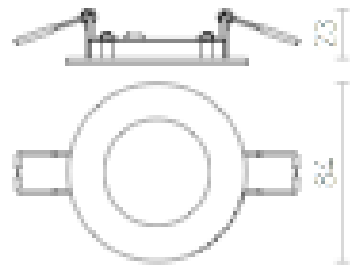

# SLENDER R 8

LED 3W 300 lm Ra 80

LED light with low recess depth. Supplied including driver.

RP EUR incl. VAT

R10559

SLENDER R 8 recessed white 230V LED 3W  
3000K

14,50

3D model