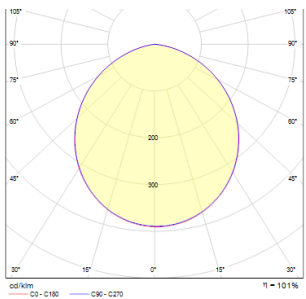

# SLENDER R 8

LED 3W 300 lm Ra 80

LED light with low recess depth. Supplied including driver.

RP EUR incl. VAT

R10559

SLENDER R 8 recessed white 230V LED 3W  
3000K

14,50

3D model