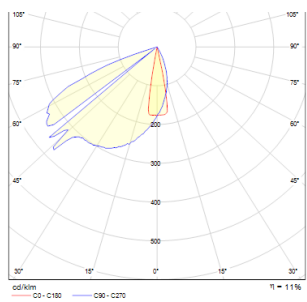

LED 3W 180 lm Ra 80

Recessed wall light of lacquered aluminum, suitable for both indoor and outdoor use. Install only as downward illumination.

RP EUR incl. VAT

R10545	GAP recessed silver grey 230V LED 3W IP54 3000K	68,00

IP54