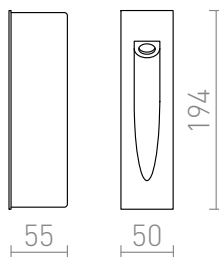

# GAP

LED 3W 180 lm Ra 80

Recessed wall light of lacquered aluminum, suitable for both indoor and outdoor use. Install only as downward illumination.

RP EUR incl. VAT

R10545	GAP recessed silver grey 230V LED 3W IP54 3000K	68,00
--------	---	-------

## IP54

3D model

manual

.ies data