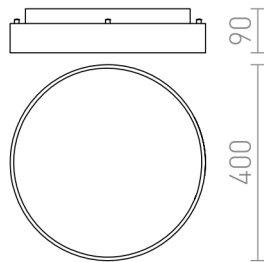

3D model

manual