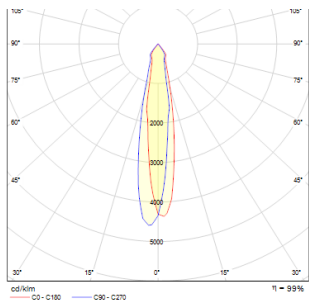

BOUGIE

LED 20W 1500 lm Ra 80

LED spotlight for a 3-rail system. The fixture is white with black details.

RP SEK inkl. MOMS

R10529

BOUGIE för 3-fasskena vit/svart 230V LED 20W
24° 3000K

950,-

 3D model