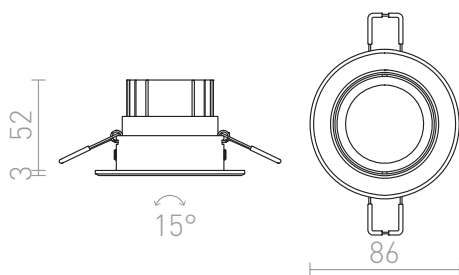

MIRO

LED 3W 270 lm Ra 80

Recessed downlight with tilt-function and integrated LED. Driver included.

RP EUR incl. VAT

R10420

MIRO recessed stainless steel 230V/350mA LED
3W 3000K

19,50

3D model