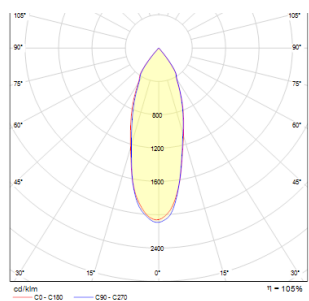

MIRO

LED 3W 270 lm Ra 80

Recessed downlight with tilt-function and integrated LED. Driver included.

RP EUR incl. VAT

R10420

MIRO recessed stainless steel 230V/350mA LED
3W 3000K

19,50

3D model