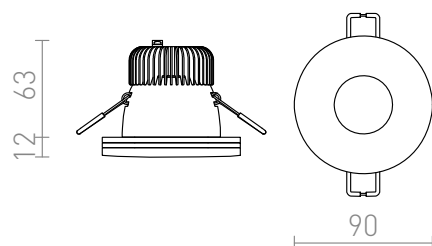

KAY R

LED 5W 450 lm Ra 80

Recessed downlight with a satin cover glass.

RP EUR incl. VAT

R10419

KAY R recessed satinated glass 230V/350mA
LED 5W 3000K

22,00

3D model