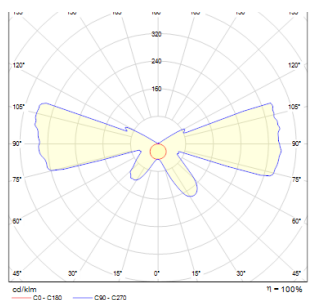

TETE II

LED 2x3W 94 lm Ra 80

Bidirectionele wandlamp met geïntegreerde LED.

adviesverkoopprijs EUR incl. BTW

R10207

TETE LED II wandlamp wit 230V/700mA LED
2x3W 3000K

150,00

3D model