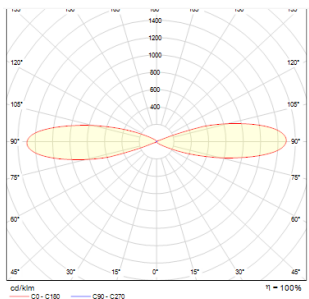

ZOE II

LED 2x1W 136 lm Ra 80

Aluminium wandlamp met UP/DOWN lichtstroom.

adviesverkoopprijs EUR incl. BTW

R10206

ZOE LED II wandspot Geborsteld Aluminium
230V/350mA LED 2x1W 3000K

88,00

3D model