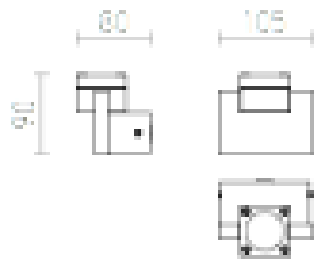

# CASSO UP

LED 1W 80 lm Ra 80

Luminaire mural en aluminium massif.

Prix de vente conseillé EUR TTC

R10179

CASSO UP murale aluminium 230V/350mA LED  
1W 3000K

32,00

 3D model