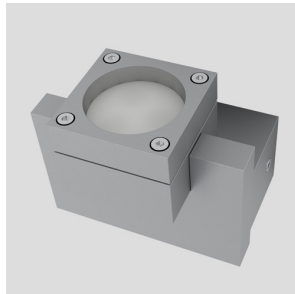

# CASSO UP

LED 1W 80 lm Ra 80

Luminaire mural en aluminium massif.

Prix de vente conseillé EUR TTC

R10179

CASSO UP murale aluminium 230V/350mA LED  
1W 3000K

32,00

 3D model