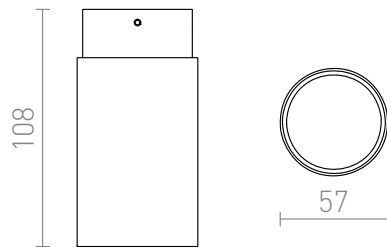

EX GU10 CYLINDRICAL

Cylindrical ceiling lamp with an offset for a fixed halogen light source.

RP EUR incl. VAT

R10163

EX GU10 ceiling cylindrical silver grey 230V
GU10 50W

48,00

3D model

manual