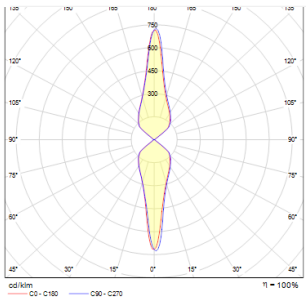

ADVANTAGE II

LED 2x3W 330 lm Ra 80

Angular aluminum wall light with unidirectional or UP/DOWN illumination.

RP EUR incl. VAT

R10152

ADVANTAGE II aluminum 230V/700mA
LED 2x3W 3000K

120,00

3D model