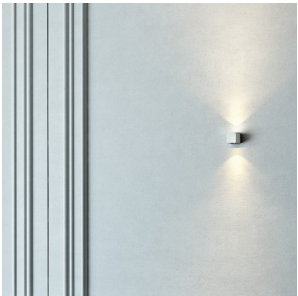

ADVANTAGE II

LED 2x3W 330 lm Ra 80

Angular aluminum wall light with unidirectional or UP/DOWN illumination.

RP EUR incl. VAT

R10152

ADVANTAGE II aluminum 230V/700mA
LED 2x3W 3000K

120,00

3D model