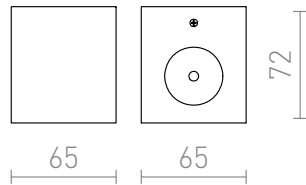

ADVANTAGE II

LED 2x3W 330 lm Ra 80

Angular aluminum wall light with unidirectional or UP/DOWN illumination.

RP EUR incl. VAT

R10152

ADVANTAGE II aluminum 230V/700mA
LED 2x3W 3000K

120,00

3D model