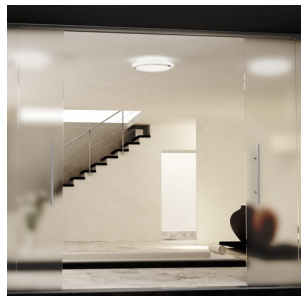

Rounded ceiling light of opal-colored glass with chrome-plated details, for 2D compact fluorescent tubes.

RP EUR incl. VAT

R10109	AREA 35 2D ceiling opal-colored glass/chrome 230V GR10q 28W IP44	20,00

IP44