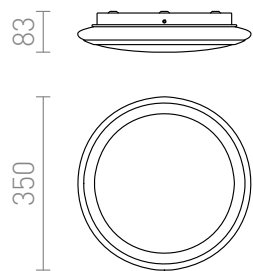

AREA

Rounded ceiling light of opal-colored glass with chrome-plated details, for 2D compact fluorescent tubes.

RP EUR incl. VAT

R10109	AREA 35 2D ceiling opal-colored glass/chrome 230V GR10q 28W IP44	20,00
--------	---	-------

IP44

3D model

PDF manual

2D