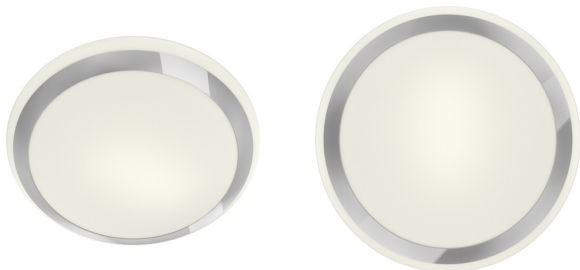

Rounded ceiling light of opal-colored glass with chrome-plated details, for 2D compact fluorescent tubes.

RP EUR incl. VAT

R10109	AREA 35 2D ceiling opal-colored glass/chrome 230V GR10q 28W IP44	20,00

IP44