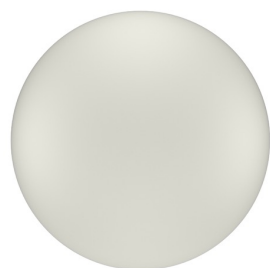

## IP44

Oval-shaped shade of opal-colored glass on a chrome-plated base.

RP EUR incl. VAT

R10099

BULLY ceiling chrome 230V E27 28W IP44

88,00

3D model

PDF manual