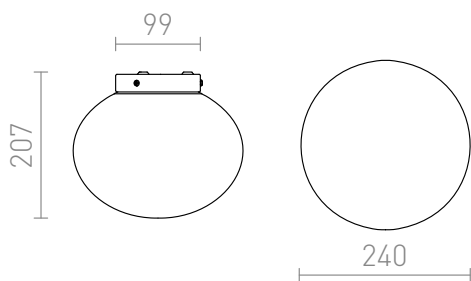

## IP44

Oval-shaped shade of opal-colored glass on a chrome-plated base.

RP EUR incl. VAT

R10099

BULLY ceiling chrome 230V E27 28W IP44

88,00

3D model

PDF manual