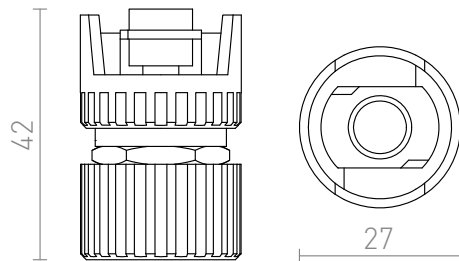

EUTRAC mechanic adapter

Mechanical adapter for surface-mounted or recessed EUTRAC 3-circuit tracks. Maximum load 10 kg.

RP EUR incl. VAT

| | | |
|---------------|---------------------------------|--------------|
| R11352 | EUTRAC mechanical adapter white | 17,50 |
| R11353 | EUTRAC mechanical adapter black | 17,50 |

 3D model

 manual