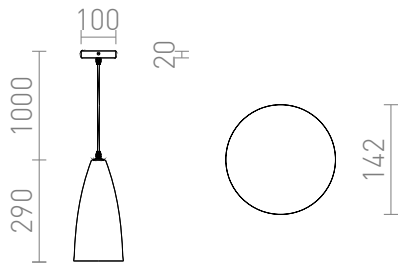

NEW

TUTTI

Pendent lamp with a conical shade for downwards illumination, with an E27 socket.

RP EUR incl. VAT

R13289

TUTTI pendant orange 230V E27 15W

58,00

 3D model