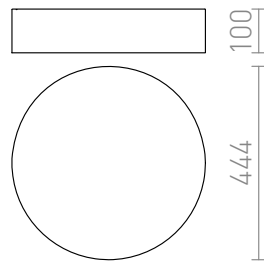

3D model

manual