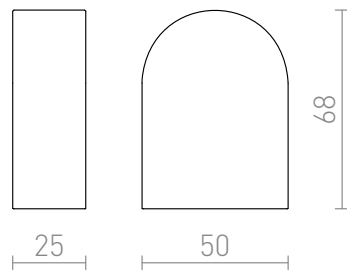

TAMPA END CAPS

Separate end pieces available in three colors for use with R12905.

RP EUR incl. VAT

R12906	TAMPA end caps white	1,95
R12907	TAMPA end caps silver grey	4,80
R12908	TAMPA end caps chrome	5,00

 3D model

 manual