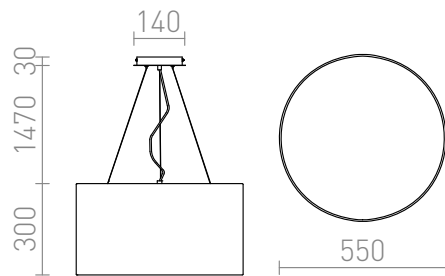

LALO PENDANT 55

Pendant light with a finely pleated shade in cream color. The light is for three light sources with E27 fitting. Light sources are covered by a matt acrylic diffuser.

RP EUR incl. VAT

R10540

LALO 55 pendant cream white matt nickel
230V E27 3x42W

268,00

3D model

150

4,0

PDF manual

G13026