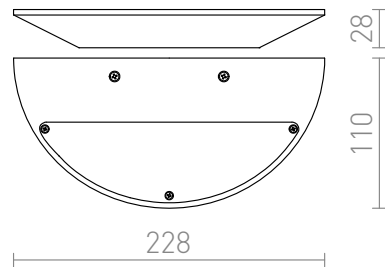

OONA

LED 12W 1300 lm Ra 80

Semicircular light with integrated LED for indirect illumination.

RP EUR incl. VAT

R12607

OONA wall white 230V LED 12W 3000K

150,00

 3D model