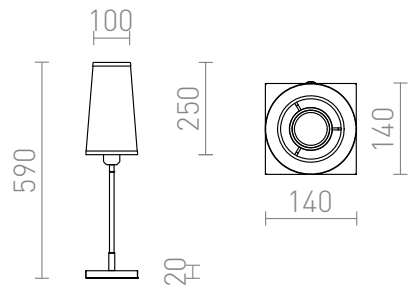

LULU TABLE

Table lamp with cone-shaped textile shade and E27 socket. The base is an elegant combination of black and chrome.

RP EUR incl. VAT

R12464	LULU table white/black chrome 230V E27 28W	98,00
R12465	LULU table black chrome 230V E27 28W	98,00

3D model

manual

G13026