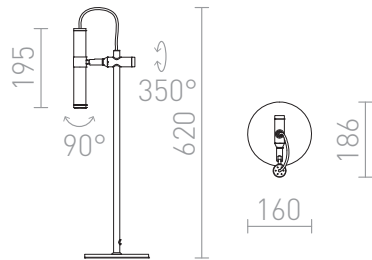

VIPER TL

LED 3W 100 lm Ra 80

Elegantly designed table lamp with a black adjustable LED reflector, red textile cable and chrome-colored details.

RP EUR incl. VAT

R12462

VIPER TL black chrome 230V LED 3W 60°
3000K

138,00

3D model

manual