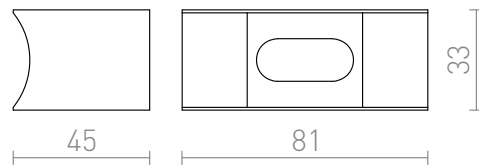

S14D SOCKET

Base with S14D socket for LED linestra light sources (to be ordered separately).

RP EUR incl. VAT

G12344

OSRAM S14D socket light grey 230V S14D

9,35

3D model

PDF manual