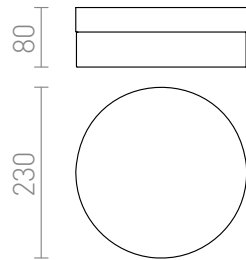

LED 14W 580 lm Ra 80

IP44

R12196

88,00

R12201

88,00

3D model

manual