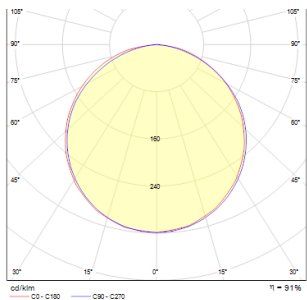

3D model

PDF manual

16/16

8,34

.ies data