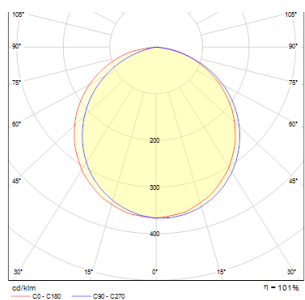

LED 24W 2400 lm Ra 80

R12135

48,00

3D model

manual

.ies data