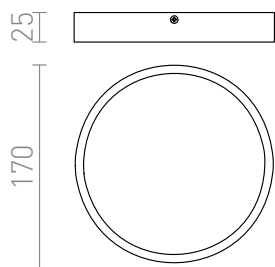

LED 24W 2400 lm Ra 80

R12135

48,00

3D model

manual

.ies data