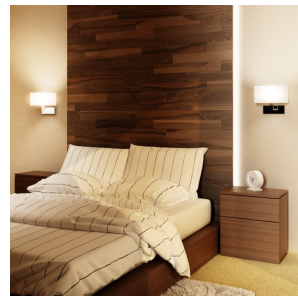

PLAZA WALL

Wall lamp with a textured textile shade.

RP EUR incl. VAT

R11981

PLAZA wall white chrome 230V E27 42W

98,00

3D model

PDF manual