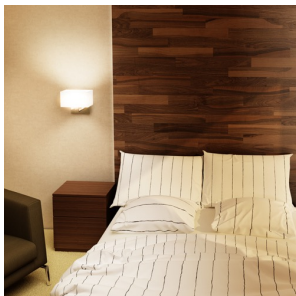

PLAZA WALL

Wall lamp with a textured textile shade.

RP EUR incl. VAT

R11981

PLAZA wall white chrome 230V E27 42W

98,00

3D model

PDF manual