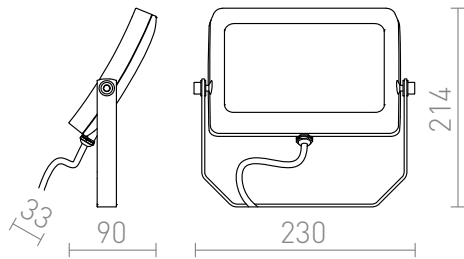

IP65

LED 20W 1400 lm Ra 80

R11760

120,00

 3D model

 manual