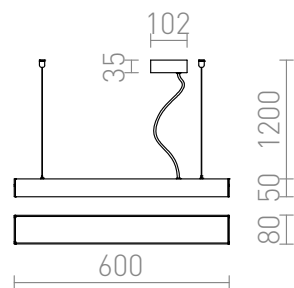

LED 24W 1680 lm Ra 80

---

R10637

178,00

---

 3D model

 manual