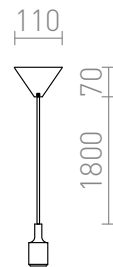

LISA

Pendent set with textile cable, silicone cover E27 and plastic ceiling cap. Suitable shades: ARISTA, DELI, DELISA, JAKARANDA, COCTAIL, DOUBLE 40/30, DOUBLE 55/30, ASPRO 40/30, ASPRO 55/30, RON 15/20, RON 40/25, RON 55/30, RON 60/19, TEMPO 15/15, TEMPO 15/30, RP EUR incl. VAT

R10622	LISA pendant set red 230V E27 42W	22,00

R10623	LISA pendant set green 230V E27 42W	22,00

R10624	LISA pendant set white 230V E27 42W	22,00

R10625	LISA pendant set black 230V E27 42W	22,00