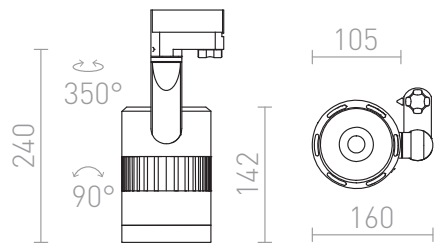

# PRIVILEGE

LED 30W 2100 lm Ra 80

Spotlight for a 3-circuit tracks.

RP EUR incl. VAT

**R10609/24**

PRIVILEGE for 3-circuit tracks white 230V  
LED 30W 24° 3000K

**238,00**

 3D model